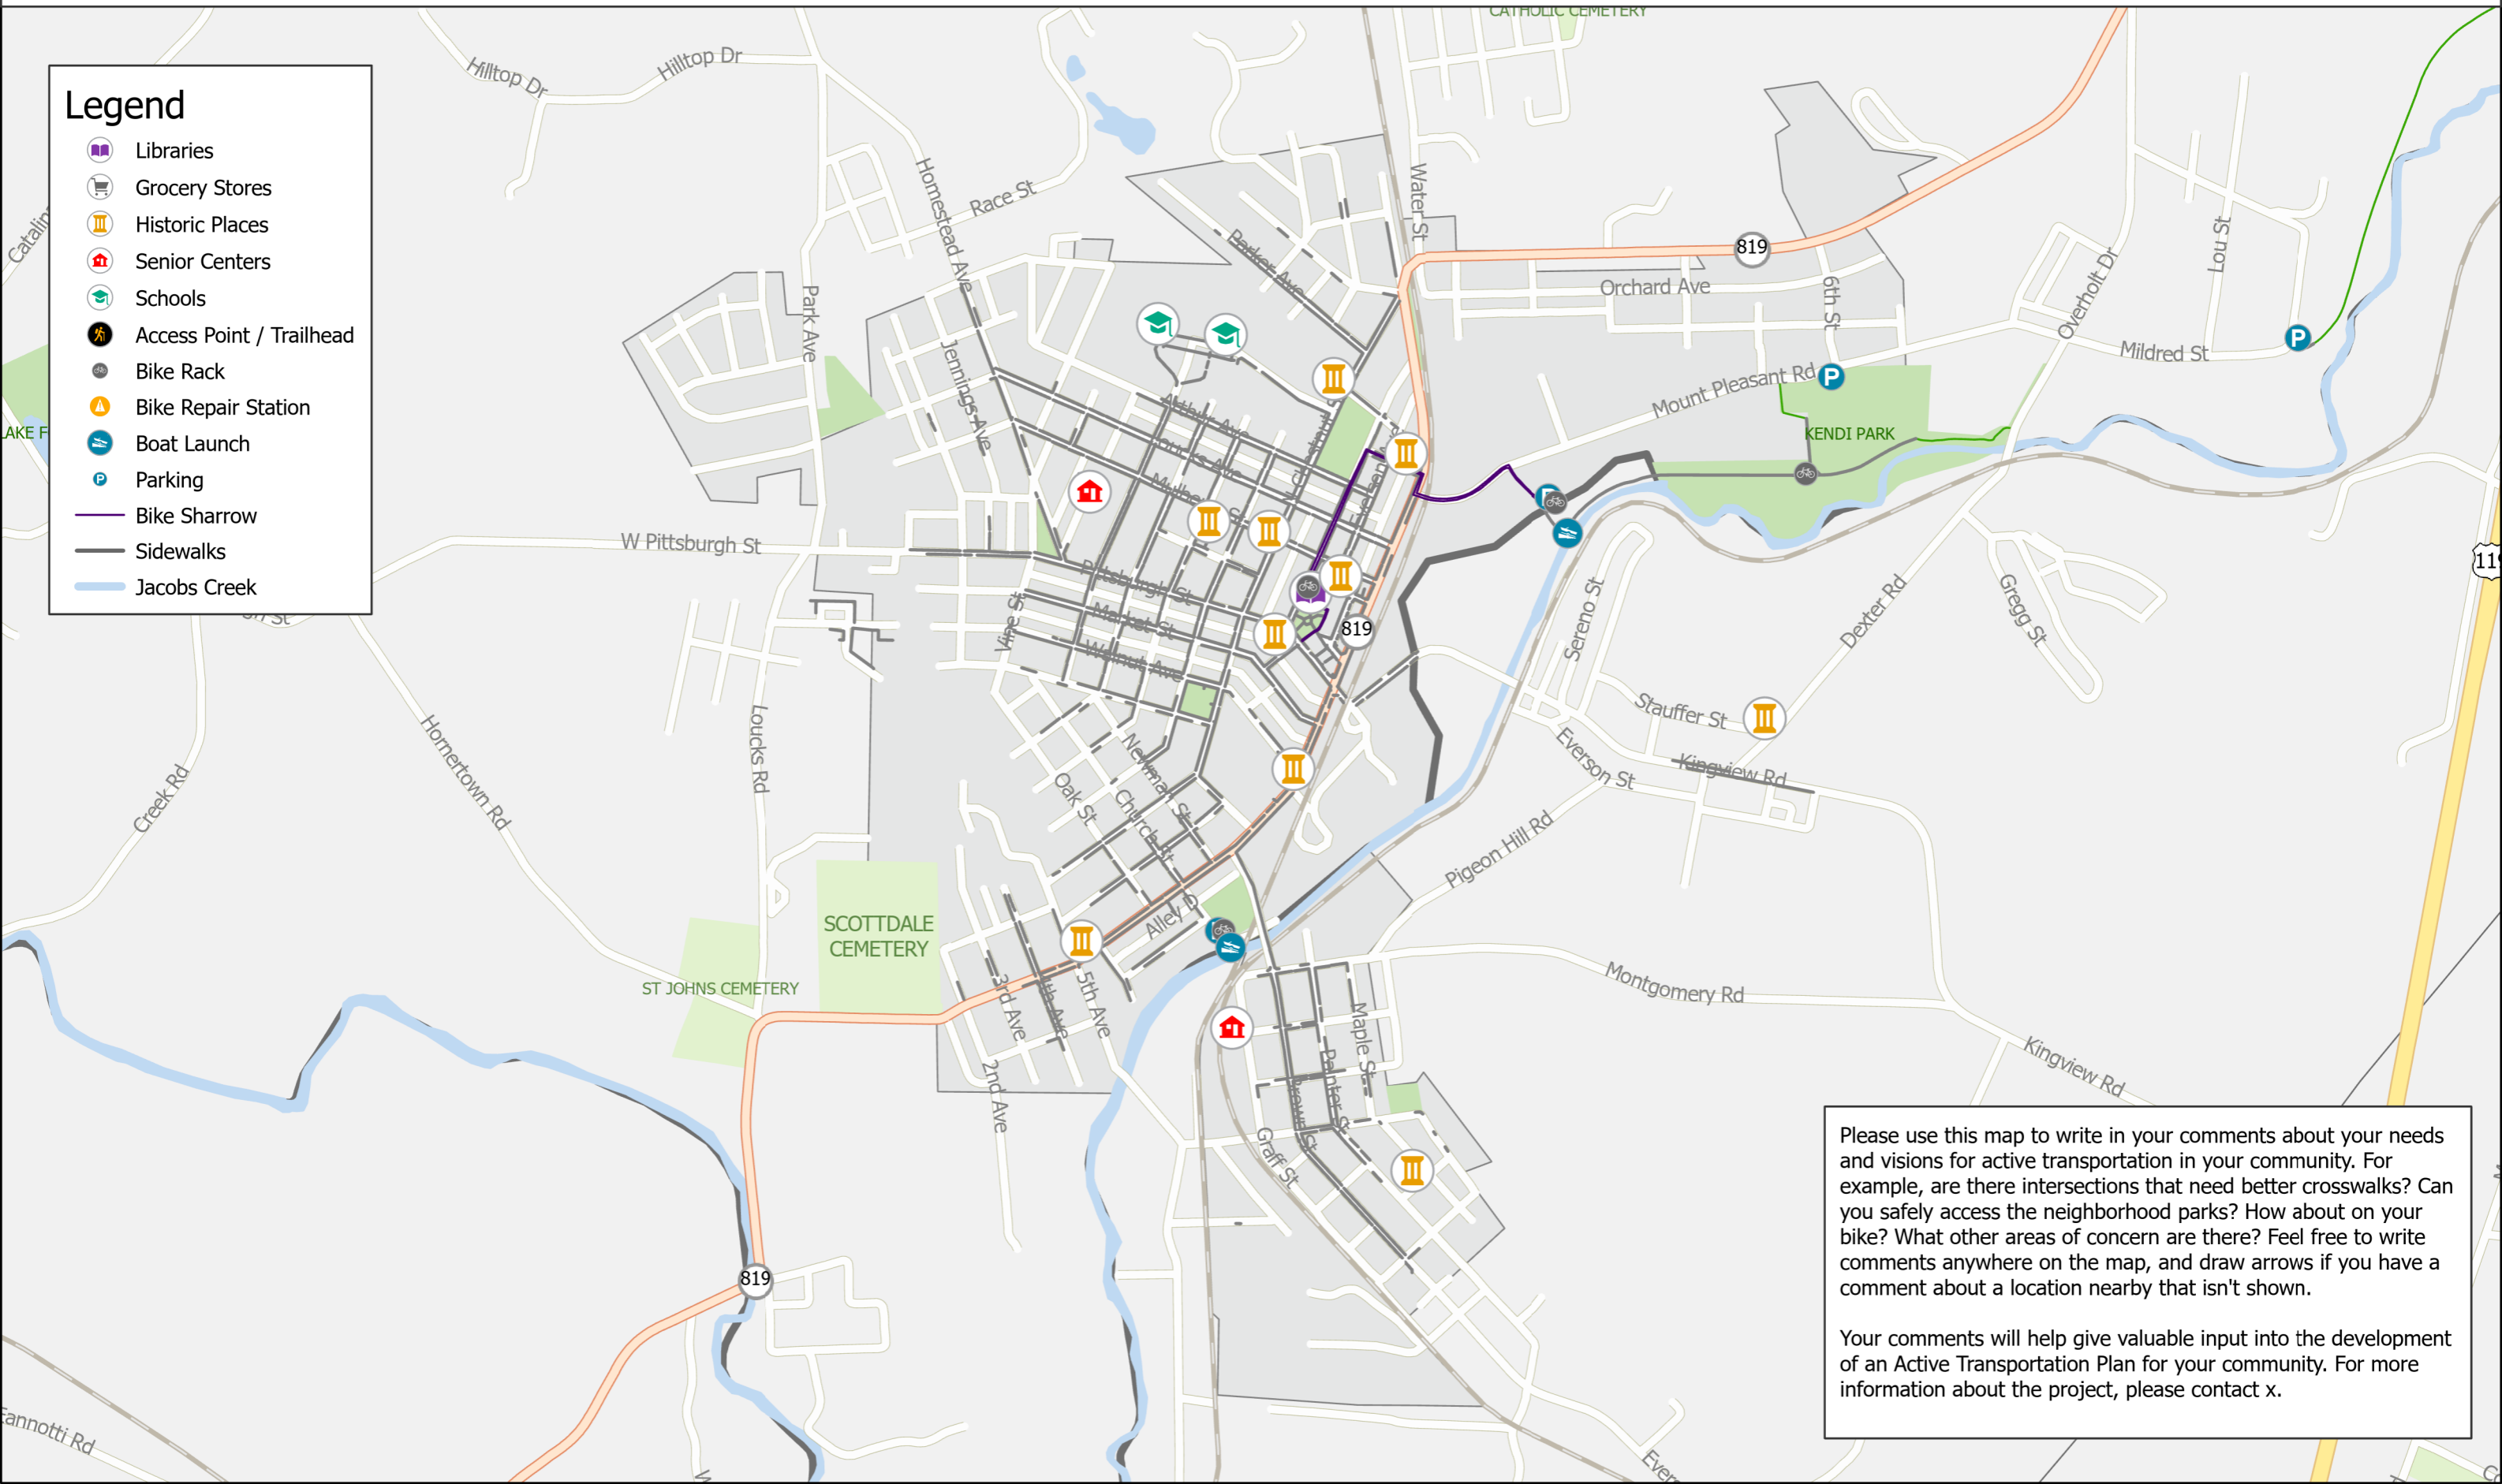

Scottsdale Active Transportation Plan Comments

Legend

-  Libraries
-  Grocery Stores
-  Historic Places
-  Senior Centers
-  Schools
-  Access Point / Trailhead
-  Bike Rack
-  Bike Repair Station
-  Boat Launch
-  Parking
-  Bike Sharrows
-  Sidewalks
-  Jacobs Creek

Please use this map to write in your comments about your needs and visions for active transportation in your community. For example, are there intersections that need better crosswalks? Can you safely access the neighborhood parks? How about on your bike? What other areas of concern are there? Feel free to write comments anywhere on the map, and draw arrows if you have a comment about a location nearby that isn't shown.

Your comments will help give valuable input into the development of an Active Transportation Plan for your community. For more information about the project, please contact x.